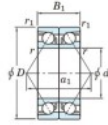

Deep groove ball bearing single row 7215-DB-JTEKT - 7215-DB-JTEKT

<https://www.123bearing.com/bearing-housing/deep-groove-bearing/single-row/7215-db-jtekt>

Boundary dimensions

Bearing No.	Boundary dimensions(mm)						Basic load ratings(kN)		Fatigue load factor	Limiting speeds(min-1)
	d	D	B	r1(min)	r1(max)	Cr	C0r	lim(kN)	lim	
7215DB	75	130	50	1.5	1	168	139	8.4	-	3600

PRODUCT FEATURES

Brand	JTEKT
N° Ean13	4549250276668
Inside diameter	75 mm
Inside diameter	2.953" inch
Outside diameter	130 mm
Outside diameter	5.118" inch
Thickness	50 mm
Thickness	1.969" inch
Limiting speed	3600 rpm
Dynamic load	168 kN
Static load	139 kN
Packaging	1

contact@123bearing.com

(646) 712 9672

CRT4 de Lesquin 60 Rue Du Haut De Sainghin 59273 Fretin FRANCE