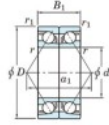

Deep groove ball bearing single row 7314-DB-JTEKT - 7314-DB-JTEKT

<https://www.123bearing.com/bearing-housing/deep-groove-bearing/single-row/7314-db-jtekt>

Boundary dimensions

Bearing No.	Boundary dimensions(mm)					Basic load ratings(kN)		Fatigue	factor	Limiting speeds(min-1)
	d	D	B	r1(mm)	r(mm)	C0	C0r	lim(kN)		
7314DB	70	150	70	2.1	1.1	253	187	12.4	-	3400

PRODUCT FEATURES

Brand	JTEKT
N° Ean13	4549250201516
Inside diameter	70 mm
Outside diameter	150 mm
Thickness	70 mm
Limiting speed	3400 rpm
Dynamic load	253 kN
Static load	187 kN
Packaging	1

contact@123bearing.com

(646) 712 9672

CRT4 de Lesquin 60 Rue Du Haut De Sainghin 59273 Fretin FRANCE