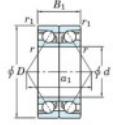

Deep groove ball bearing single row 7214-DB-JTEKT - 7214-DB-JTEKT

<https://www.123bearing.com/bearing-housing/deep-groove-bearing/single-row/7214-db-jtekt>

Boundary dimensions

Bearing No.	Boundary dimensions(mm)					Basic load ratings(kN)		Fatigue load	factor	Limiting speeds(min-1)
	d	D	B	r1(mm)	r2(mm)	Cr	CG	lim(kN)	RO	Grease Lub.
7214DB	70	125	48	1.5	1	155	127	7.8	-	3900

PRODUCT FEATURES

Brand	JTEKT
N° Ean13	4549250196577
Inside diameter	70 mm
Outside diameter	125 mm
Thickness	48 mm
Limiting speed	3900 rpm
Dynamic load	155 kN
Static load	127 kN
Packaging	1

contact@123bearing.com

(646) 712 9672

CRT4 de Lesquin 60 Rue Du Haut De Sainghin 59273 Fretin FRANCE