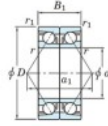

Deep groove ball bearing single row 7312-CDB-JTEKT - 7312-CDB-JTEKT

<https://www.123bearing.com/bearing-housing/deep-groove-bearing/single-row/7312-cdb-jtekt>

Boundary dimensions

Bearing No.	Boundary dimensions(mm)					Basic load ratings(kN)		Fatigue load factor		Limiting speeds(min-1) Grease lub.
	d	D	B	r1(mm)	r2(mm)	Cr	C0r	C1	C01	
7312CDB	60	130	62	2.1	1.1	213	153	11.4	13.4	5400

PRODUCT FEATURES

Brand	JTEKT
N° Ean13	3616060644923
Inside diameter	60 mm
Outside diameter	130 mm
Thickness	62 mm
Limiting speed	5400 rpm
Dynamic load	213 kN
Static load	153 kN
Packaging	1

contact@123bearing.com

(646) 712 9672

CRT4 de Lesquin 60 Rue Du Haut De Sainghin 59273 Fretin FRANCE