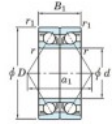

Deep groove ball bearing single row 7212-DB-JTEKT - 7212-DB-JTEKT

<https://www.123bearing.com/bearing-housing/deep-groove-bearing/single-row/7212-db-jtekt>

Boundary dimensions

Bearing No.	Boundary dimensions(mm)					Basic load ratings(kN)		Fatigue	factor	Limiting speeds(min-1)
	d	D	B	r1(r/min)	r2(r/min)	Cr	CO	lim(kN)		
7212DB	60	110	44	1.5	1	125	98	6.05	-	4400

PRODUCT FEATURES

Brand	JTEKT
N° Ean13	4549250196027
Inside diameter	60 mm
Outside diameter	110 mm
Thickness	44 mm
Limiting speed	4400 rpm
Dynamic load	125 kN
Static load	98 kN
Packaging	1

contact@123bearing.com

(646) 712 9672

CRT4 de Lesquin 60 Rue Du Haut De Sainghin 59273 Fretin FRANCE