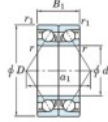

Deep groove ball bearing single row 7211-DB-JTEKT - 7211-DB-JTEKT

<https://www.123bearing.com/bearing-housing/deep-groove-bearing/single-row/7211-db-jtekt>

Boundary dimensions

Bearing No.	Boundary dimensions(mm)					Basic load ratings(kN)		Fatigue load limit(kN)	Factor	Limiting speeds(min-1)
	d	D	B	r1(mm)	r2(mm)	Cr	Cor	C10		
7211DB	55	100	42	1.5	1	104	79.6	4.9	-	4800

PRODUCT FEATURES

Brand	JTEKT
N° Ean13	4549250195570
Inside diameter	55 mm
Outside diameter	100 mm
Thickness	42 mm
Limiting speed	4800 rpm
Dynamic load	104 kN
Static load	79.6 kN
Packaging	1

contact@123bearing.com

(646) 712 9672

CRT4 de Lesquin 60 Rue Du Haut De Sainghin 59273 Fretin FRANCE