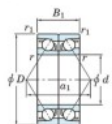

Deep groove ball bearing single row 7211-DB-JTEKT - 7211-DB-JTEKT

<https://www.123bearing.com/bearing-housing/deep-groove-bearing/single-row/7211-db-jtekt>

Boundary dimensions

Bearing No.	Boundary dimensions(mm)					Basic load ratings(kN)		Fatigue load limit(kN)	Factor	Limiting speeds(min-1)
	d	D	B	r1(mm)	r(mm)	Cr	Cor	C0r		
7211DB	55	100	42	1.5	1	104	79.6	4.9	-	4800

PRODUCT FEATURES

Brand	JTEKT
N° Ean13	4549250195570
Inside diameter	55 mm
Outside diameter	100 mm
Thickness	42 mm
Limiting speed	4800 rpm
Dynamic load	104 kN
Static load	79.6 kN
Packaging	1

contact@123bearing.com

(646) 712 9672

CRT4 de Lesquin 60 Rue Du Haut De Sainghin 59273 Fretin FRANCE