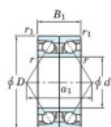

Deep groove ball bearing single row 7309-CDB-JTEKT - 7309-CDB-JTEKT

<https://www.123bearing.com/bearing-housing/deep-groove-bearing/single-row/7309-cdb-jtekt>

Boundary dimensions

Bearing No.	Boundary dimensions (mm)					Basic load ratings (kN)		Fatigue load factor		Limiting speeds (min-1)
	d	D	B	r1 (mm)	r2 (mm)	C_r	C_{0r}	f₀	f₁	
7309CDB	45	100	50	1.5	1	127	86.7	6.4	13.5	7200

PRODUCT FEATURES

Brand	JTEKT
N° Ean13	4549250200069
Inside diameter	45 mm
Outside diameter	100 mm
Thickness	50 mm
Limiting speed	7200 rpm
Dynamic load	127 kN
Static load	86 kN
Packaging	1

contact@123bearing.com

(646) 712 9672

CRT4 de Lesquin 60 Rue Du Haut De Sainghin 59273 Fretin FRANCE