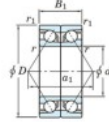

Deep groove ball bearing single row 7309-DB-JTEKT - 7309-DB-JTEKT

<https://www.123bearing.com/bearing-housing/deep-groove-bearing/single-row/7309-db-jtekt>

Boundary dimensions

Bearing No.	Boundary dimensions(mm)					Basic load ratings(kN)		Fatigue load limit(kN)	Factor	Limiting speeds(min-1)
	d	D	B	r1(mm)	r2(mm)	Cv	C0r			
7309DB	45	100	50	1.5	1	119	80.9	5.6	-	5200

PRODUCT FEATURES

Brand	JTEKT
N° Ean13	4549250200076
Inside diameter	45 mm
Outside diameter	100 mm
Thickness	50 mm
Limiting speed	5200 rpm
Dynamic load	119 kN
Static load	80.9 kN
Packaging	1

contact@123bearing.com

(646) 712 9672

CRT4 de Lesquin 60 Rue Du Haut De Sainghin 59273 Fretin FRANCE