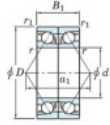

Deep groove ball bearing single row 7209-CDB-JTEKT - 7209-CDB-JTEKT

<https://www.123bearing.com/bearing-housing/deep-groove-bearing/single-row/7209-cdb-jtekt>

Boundary dimensions

Bearing No.	Boundary dimensions(mm)					Basic load ratings(kN)		Fatigue load factor		Limiting speeds(min-1)
	d	D	B	r1(mm)	r2(mm)	Cr	C0Cr	lim1(kN)	R0	Grease lub.
7209CDB	45	85	38	1.1	0.6	87.1	61.8	4.2	14.2	8000

PRODUCT FEATURES

Brand	JTEKT
N° Ean13	3616060644701
Inside diameter	45 mm
Outside diameter	85 mm
Thickness	38 mm
Limiting speed	8000 rpm
Dynamic load	87.1 kN
Static load	61.8 kN
Packaging	1

contact@123bearing.com

(646) 712 9672

CRT4 de Lesquin 60 Rue Du Haut De Sainghin 59273 Fretin FRANCE