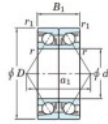

Deep groove ball bearing single row 7208-CDB-JTEKT - 7208-CDB-JTEKT

<https://www.123bearing.com/bearing-housing/deep-groove-bearing/single-row/7208-cdb-jtekt>

Boundary dimensions

Bearing No.	Boundary dimensions (mm)						Basic load ratings (kN)		Fatigue load limit (kN)	Factor	Limiting speeds (min-1)
	d	D	B	r1 (mm)	r2 (mm)	Cr	C0r	Grease lub.			
7208CDB	40	80	36	1.1	0.6	77.6	54.3	3.7	14.2	8800	

PRODUCT FEATURES

Brand	JTEKT
N° Ean13	3616060644633
Inside diameter	40 mm
Outside diameter	80 mm
Thickness	36 mm
Limiting speed	8800 rpm
Dynamic load	77.6 kN
Static load	54.3 kN
Packaging	1

contact@123bearing.com

(646) 712 9672

CRT4 de Lesquin 60 Rue Du Haut De Sainghin 59273 Fretin FRANCE