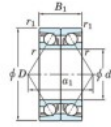

Deep groove ball bearing single row 7208-BDB-JTEKT - 7208-BDB-JTEKT

<https://www.123bearing.com/bearing-housing/deep-groove-bearing/single-row/7208-bdb-jtekt>

Boundary dimensions

Bearing No.	Boundary dimensions(mm)						Basic load ratings(kN)		Fatigue load factor	Limiting speeds(min-1)	
	d	D	B	r1(mm)	r2(mm)	Cr	C0r	lim1(kN)			lim2
7208BDB	40	80	36	1.1	0.6	65.2	45.9	2.8	-	4800	

PRODUCT FEATURES

Brand	JTEKT
N° Ean13	4549250194566
Inside diameter	40 mm
Outside diameter	80 mm
Thickness	36 mm
Limiting speed	4800 rpm
Dynamic load	65.2 kN
Static load	45.9 kN
Packaging	1

contact@123bearing.com

(646) 712 9672

CRT4 de Lesquin 60 Rue Du Haut De Sainghin 59273 Fretin FRANCE