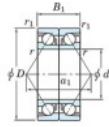

Deep groove ball bearing single row 7207-CDB-JTEKT - 7207-CDB-JTEKT

<https://www.123bearing.com/bearing-housing/deep-groove-bearing/single-row/7207-cdb-jtekt>

Boundary dimensions

Bearing No.	Boundary dimensions(mm)						Basic load ratings(kN)		Fatigue load factor		Limiting speeds(min-1)
	d	D	B	r1(mm)	r2(mm)	a1	Cr	C0r	10	14	Grease Lub.
7207CDB	35	72	34	1.1	0.6		65.1	43.5	3	14	9600

PRODUCT FEATURES

Brand	JTEKT
N° Ean13	3616060644558
Inside diameter	35 mm
Outside diameter	72 mm
Thickness	34 mm
Limiting speed	9600 rpm
Dynamic load	65.1 kN
Static load	43.5 kN
Packaging	1

contact@123bearing.com

(646) 712 9672

CRT4 de Lesquin 60 Rue Du Haut De Sainghin 59273 Fretin FRANCE