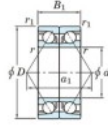

Deep groove ball bearing single row 7406-BDB-JTEKT - 7406-BDB-JTEKT

<https://www.123bearing.com/bearing-housing/deep-groove-bearing/single-row/7406-bdb-jtekt>

Boundary dimensions

Bearing No.	Boundary dimensions(mm)						Basic load ratings(kN)		Fatigue	factor	Limiting speeds(min-1)
	d	D	B	r1(mm)	r2(mm)	r(mm)	Cr	C0r	load limit(kN)		
7406BDB	30	90	46	1.5	1		96.3	58.6	4.15	0	Grease lub. 3900

PRODUCT FEATURES

Brand	JTEKT
N° Ean13	3616060644510
Inside diameter	30 mm
Outside diameter	90 mm
Thickness	46 mm
Limiting speed	3900 rpm
Dynamic load	96.3 kN
Static load	58.6 kN
Packaging	1

contact@123bearing.com

(646) 712 9672

CRT4 de Lesquin 60 Rue Du Haut De Sainghin 59273 Fretin FRANCE