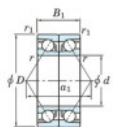

Deep groove ball bearing single row 7206-CDB-JTEKT - 7206-CDB-JTEKT

<https://www.123bearing.com/bearing-housing/deep-groove-bearing/single-row/7206-cdb-jtekt>

Boundary dimensions

Bearing No.	Boundary dimensions(mm)					Basic load ratings(kN)		Fatigue load limit(kN)	factor	Limiting speeds(min-1)
	d	D	B	r1(mm)	r2(mm)	Cr	C0r			
7206CDB	30	62	32	1	0.6	49.4	32	2.2	14	11000

PRODUCT FEATURES

Brand	JTEKT
N° Ean13	3616060644473
Inside diameter	30 mm
Outside diameter	62 mm
Thickness	32 mm
Limiting speed	11000 rpm
Dynamic load	49.4 kN
Static load	32 kN
Packaging	1

contact@123bearing.com

(646) 712 9672

CRT4 de Lesquin 60 Rue Du Haut De Sainghin 59273 Fretin FRANCE