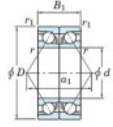

Deep groove ball bearing single row 7405-DB-JTEKT - 7405-DB-JTEKT

<https://www.123bearing.com/bearing-housing/deep-groove-bearing/single-row/7405-db-jtekt>

Boundary dimensions

Bearing No.	Boundary dimensions(mm)					Basic load ratings(kN)		Fatigue load limit(kN)	factor	Limiting speeds(min-1)
	d	D	B	r1(mm)	r1(inch)	Cr	C0r	C0r		
7405DB	25	80	42	1.5	1	86.6	51.5	4	-	5100

PRODUCT FEATURES

Brand	JTEKT
N° Ean13	3616060644442
Inside diameter	25 mm
Inside diameter	0.984" inch
Outside diameter	80 mm
Outside diameter	3.15" inch
Thickness	42 mm
Thickness	1.654" inch
Limiting speed	5100 rpm
Dynamic load	86.6 kN
Static load	51.5 kN
Packaging	1

contact@123bearing.com

(646) 712 9672

CRT4 de Lesquin 60 Rue Du Haut De Sainghin 59273 Fretin FRANCE