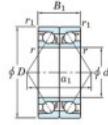

Deep groove ball bearing single row 7305-CDB-JTEKT - 7305-CDB-JTEKT

<https://www.123bearing.com/bearing-housing/deep-groove-bearing/single-row/7305-cdb-jtekt>

Boundary dimensions

Bearing No.	Boundary dimensions(mm)						Basic load ratings(kN)		Fatigue load limit(kN)	factor	Limiting speeds(min-1)
	d	D	B	r1(mm)	r2(mm)	r	C_r	C_{0r}			
7305CDB	25	62	34	1.1	0.6		57	33.7	2.65	12.8	12000

PRODUCT FEATURES

Brand	JTEKT
N° Ean13	4549250221392
Inside diameter	25 mm
Outside diameter	62 mm
Thickness	34 mm
Limiting speed	12000 rpm
Dynamic load	57 kN
Static load	33.7 kN
Packaging	1

contact@123bearing.com

(646) 712 9672

CRT4 de Lesquin 60 Rue Du Haut De Sainghin 59273 Fretin FRANCE