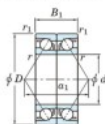

Deep groove ball bearing single row 7305-DB-JTEKT - 7305-DB-JTEKT

<https://www.123bearing.com/bearing-housing/deep-groove-bearing/single-row/7305-db-jtekt>

Boundary dimensions

Bearing No.	Boundary dimensions(mm)						Basic load ratings(kN)		Fatigue load factor		Limiting speeds(min-1)
	d	D	B	r1(min)	d1(max)	Cr	C0r	C0	f0	Grease lub.	
7305DB	25	62	34	1.1	0.6	53.6	31.6	2.35	-	8800	

PRODUCT FEATURES

Brand	JTEKT
N° Ean13	4549250199158
Inside diameter	25 mm
Outside diameter	62 mm
Thickness	34 mm
Limiting speed	8800 rpm
Dynamic load	53.6 kN
Static load	31.6 kN
Packaging	1

contact@123bearing.com

(646) 712 9672

CRT4 de Lesquin 60 Rue Du Haut De Sainghin 59273 Fretin FRANCE