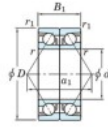

Deep groove ball bearing single row 7305-BDB-JTEKT - 7305-BDB-JTEKT

<https://www.123bearing.com/bearing-housing/deep-groove-bearing/single-row/7305-bdb-jtekt>

Boundary dimensions

Bearing No.	Boundary dimensions(mm)						Basic load ratings(kN)		Fatigue load factor		Limiting speeds(min-1)
	d	D	B	r1(mm)	r2(mm)	Cr	Cor	f0	Grease lub		
7305BDB	25	62	34	1.1	0.6	49.5	29.2	2	-	6600	

PRODUCT FEATURES

Brand	JTEKT
N° Ean13	4549250199059
Inside diameter	25 mm
Outside diameter	62 mm
Thickness	34 mm
Limiting speed	6600 rpm
Dynamic load	49.5 kN
Static load	29.2 kN
Packaging	1

contact@123bearing.com

(646) 712 9672

CRT4 de Lesquin 60 Rue Du Haut De Sainghin 59273 Fretin FRANCE