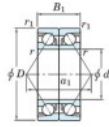

Deep groove ball bearing single row 7205-CDB-JTEKT - 7205-CDB-JTEKT

<https://www.123bearing.com/bearing-housing/deep-groove-bearing/single-row/7205-cdb-jtekt>

Boundary dimensions

Bearing No.	Boundary dimensions(mm)					Basic load ratings(kN)		Fatigue load factor		Limiting speeds(min-1)
	d	D	B	r1(r/min)	r1(mm)	Cr	Cor	lim(kN)	lim	Grease lub.
7205CDB	25	52	30	1	0.6	35.5	22.2	1.55	14	13000

PRODUCT FEATURES

Brand	JTEKT
N° Ean13	3616060644398
Inside diameter	25 mm
Outside diameter	52 mm
Thickness	30 mm
Limiting speed	13000 rpm
Dynamic load	35.5 kN
Static load	22.2 kN
Packaging	1

contact@123bearing.com

(646) 712 9672

CRT4 de Lesquin 60 Rue Du Haut De Sainghin 59273 Fretin FRANCE