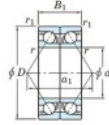

Deep groove ball bearing single row 7205-DB-JTEKT - 7205-DB-JTEKT

<https://www.123bearing.com/bearing-housing/deep-groove-bearing/single-row/7205-db-jtekt>

Boundary dimensions

Bearing No.	Boundary dimensions(mm)					Basic load ratings(kN)		Fatigue load limit(kN)	factor	Limiting speeds(min-1)
	d	D	B	r1(max)	r1(min)	Cr	C0r	C0r		
7205DB	25	52	30	1	0.6	32.9	20.6	1.35	-	9600

PRODUCT FEATURES

Brand	JTEKT
N° Ean13	4549250193668
Inside diameter	25 mm
Inside diameter	0.984" inch
Outside diameter	52 mm
Outside diameter	2.047" inch
Thickness	30 mm
Thickness	1.181" inch
Limiting speed	9600 rpm
Dynamic load	32.9 kN
Static load	20.6 kN
Packaging	1

contact@123bearing.com

(646) 712 9672

CRT4 de Lesquin 60 Rue Du Haut De Sainghin 59273 Fretin FRANCE