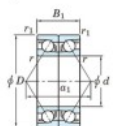

Deep groove ball bearing single row 7204-CDB-JTEKT - 7204-CDB-JTEKT

<https://www.123bearing.com/bearing-housing/deep-groove-bearing/single-row/7204-cdb-jtekt>

Boundary dimensions

Bearing No.	Boundary dimensions(mm)					Basic load ratings(kN)		Fatigue load factor		Limiting speeds(min-1)
	d	D	B	r1 (mm)	r2 (mm)	Cr	C0r	Ca	Ca0	Grease lub.
7204CDB	20	47	28	1	0.6	33.4	19.6	1.45	13.4	15000

PRODUCT FEATURES

Brand	JTEKT
N° Ean13	3616060644336
Inside diameter	20 mm
Inside diameter	0.787" inch
Outside diameter	47 mm
Outside diameter	1.85" inch
Thickness	28 mm
Thickness	1.102" inch
Limiting speed	15000 rpm
Dynamic load	33.4 kN
Static load	19.6 kN
Packaging	1

contact@123bearing.com

(646) 712 9672

CRT4 de Lesquin 60 Rue Du Haut De Sainghin 59273 Fretin FRANCE