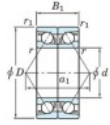

Deep groove ball bearing single row 7204-BDB-JTEKT - 7204-BDB-JTEKT

<https://www.123bearing.com/bearing-housing/deep-groove-bearing/single-row/7204-bdb-jtekt>

Boundary dimensions

Bearing No.	Boundary dimensions(mm)					Basic load ratings(kN)		Fatigue load limit(kN)	factor	Limiting speeds(min-1)
	d	D	B	r1(mm)	r2(mm)	C_r	C_{0r}			
7204DB	20	47	28	1	0.6	31.2	18.3	1.25	-	Grease lub 11000

PRODUCT FEATURES

Brand	JTEKT
N° Ean13	4549250193095
Inside diameter	20 mm
Outside diameter	47 mm
Thickness	28 mm
Limiting speed	8000 rpm
Dynamic load	28.6 kN
Static load	16.8 kN
Packaging	1

contact@123bearing.com

(646) 712 9672

CRT4 de Lesquin 60 Rue Du Haut De Sainghin 59273 Fretin FRANCE