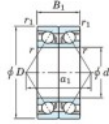

Deep groove ball bearing single row 7303-CDB-JTEKT - 7303-CDB-JTEKT

<https://www.123bearing.com/bearing-housing/deep-groove-bearing/single-row/7303-cdb-jtekt>

Boundary dimensions

Bearing No.	Boundary dimensions (mm)					Basic load ratings (kN)		Fatigue load factor	Limiting speeds (min-1)		
	d	D	B	r1 (mm)	r2 (mm)	Cr	Cor			10	Grease Lub.
7303CDB	17	47	28	1	0.6	32.2	16.8	1.3	12.6	16000	

PRODUCT FEATURES

Brand	JTEKT
N° Ean13	3616060644299
Inside diameter	17 mm
Outside diameter	47 mm
Thickness	28 mm
Limiting speed	16000 rpm
Dynamic load	32.2 kN
Static load	16.8 kN
Packaging	1

contact@123bearing.com

(646) 712 9672

CRT4 de Lesquin 60 Rue Du Haut De Sainghin 59273 Fretin FRANCE