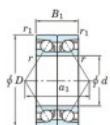

Deep groove ball bearing single row 7203-CDB-JTEKT - 7203-CDB-JTEKT

<https://www.123bearing.com/bearing-housing/deep-groove-bearing/single-row/7203-cdb-jtekt>

Boundary dimensions

Bearing No.	Boundary dimensions(mm)					Basic load ratings(kN)		Fatigue	factor	Limiting speeds(min-1)
	d	D	B	r1(mm)	r2(mm)	Cr	C0r	lim(kN)		
7203CDB	17	40	24	0.6	0.3	22.1	11.8	0.88	13.4	Grease lub 18000

PRODUCT FEATURES

Brand	JTEKT
N° Ean13	3616060644275
Inside diameter	17 mm
Outside diameter	40 mm
Thickness	24 mm
Limiting speed	18000 rpm
Dynamic load	22.1 kN
Static load	11.8 kN
Packaging	1

contact@123bearing.com

(646) 712 9672

CRT4 de Lesquin 60 Rue Du Haut De Sainghin 59273 Fretin FRANCE