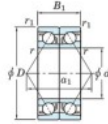

Deep groove ball bearing single row 7202-CDB-JTEKT - 7202-CDB-JTEKT

<https://www.123bearing.com/bearing-housing/deep-groove-bearing/single-row/7202-cdb-jtekt>

Boundary dimensions

Bearing No.	Boundary dimensions(mm)					Basic load ratings(kN)		Fatigue load factor		Limiting speeds(min-1)
	d	D	B	r1(mm)	r2(mm)	Cr	C0r	lim1(kN)	lim2	
7202CDB	15	35	22	0.6	0.3	17.6	9.15	0.68	13.3	Grease Lub. 20000

PRODUCT FEATURES

Brand	JTEKT
N° Ean13	3616060644237
Inside diameter	15 mm
Outside diameter	35 mm
Thickness	22 mm
Limiting speed	20000 rpm
Dynamic load	17.6 kN
Static load	9.15 kN
Packaging	1

contact@123bearing.com

(646) 712 9672

CRT4 de Lesquin 60 Rue Du Haut De Sainghin 59273 Fretin FRANCE