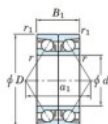

Deep groove ball bearing single row 7202-BDB-JTEKT - 7202-BDB-JTEKT

<https://www.123bearing.com/bearing-housing/deep-groove-bearing/single-row/7202-bdb-jtekt>

Boundary dimensions

Bearing No.	Boundary dimensions (mm)					Basic load ratings (kN)		Fatigue	factor	Limiting speeds (min-1)
	d	D	B	r1 (mm)	r2 (mm)	Cr	Cor	load limit (kN)		
7202BDB	15	35	22	0.6	0.3	15.1	7.85	0.52	80	Grease lub 11000

PRODUCT FEATURES

Brand	JTEKT
N° Ean13	4549250192470
Inside diameter	15 mm
Outside diameter	35 mm
Thickness	22 mm
Limiting speed	11000 rpm
Dynamic load	15.1 kN
Static load	7.85 kN
Packaging	1

contact@123bearing.com

(646) 712 9672

CRT4 de Lesquin 60 Rue Du Haut De Sainghin 59273 Fretin FRANCE