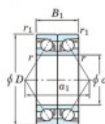

Deep groove ball bearing single row 7301-DB-JTEKT - 7301-DB-JTEKT

<https://www.123bearing.com/bearing-housing/deep-groove-bearing/single-row/7301-db-jtekt>

Boundary dimensions

Bearing No.	Boundary dimensions(mm)						Basic load ratings(kN)			Fatigue load factor	Limiting speeds(min-1)
	d	D	B	r1(min)	r1(max)	Cr	C0r	lim1(B-N)	lim2(B-N)		
7301DB	12	37	24	1	0.6	22.7	10.5	0.82	-	16000	

PRODUCT FEATURES

Brand	JTEKT
N° Ean13	3616060644206
Inside diameter	12 mm
Inside diameter	0.472" inch
Outside diameter	37 mm
Outside diameter	1.457" inch
Thickness	24 mm
Thickness	0.945" inch
Limiting speed	16000 rpm
Dynamic load	22.7 kN
Static load	10.5 kN
Packaging	1

contact@123bearing.com

(646) 712 9672

CRT4 de Lesquin 60 Rue Du Haut De Sainghin 59273 Fretin FRANCE