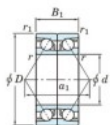

Deep groove ball bearing single row 7201-CDB-JTEKT - 7201-CDB-JTEKT

<https://www.123bearing.com/bearing-housing/deep-groove-bearing/single-row/7201-cdb-jtekt>

Boundary dimensions

Bearing No.	Boundary dimensions(mm)					Basic load ratings(kN)		Fatigue load factor	Limiting speeds(min-1)
	d	D	B	r1(max)	r1(min)	Cr	C0r		
7201CDB	12	32	20	0.6	0.3	17.2	8.55	0.67	24000

PRODUCT FEATURES

Brand	JTEKT
N° Ean13	3616060644190
Inside diameter	12 mm
Outside diameter	32 mm
Thickness	20 mm
Limiting speed	24000 rpm
Dynamic load	17.2 kN
Static load	8.55 kN
Packaging	1

contact@123bearing.com

(646) 712 9672

CRT4 de Lesquin 60 Rue Du Haut De Sainghin 59273 Fretin FRANCE