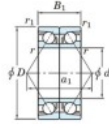

Deep groove ball bearing single row 7201-BDB-JTEKT - 7201-BDB-JTEKT

<https://www.123bearing.com/bearing-housing/deep-groove-bearing/single-row/7201-bdb-jtekt>

Boundary dimensions

Bearing No.	Boundary dimensions(mm)					Basic load ratings(kN)		Fatigue load limit(kN)	factor	Limiting speeds(min-1)
	d	D	B	r1(mm)	r2(mm)	Cr	C0r	lim	f0	Grease lub
7201BDB	12	32	20	0.6	0.3	15.1	7.5	0.53	-	12000

PRODUCT FEATURES

Brand	JTEKT
N° Ean13	3616060644169
Inside diameter	12 mm
Outside diameter	32 mm
Thickness	20 mm
Limiting speed	12000 rpm
Dynamic load	15.1 kN
Static load	7.5 kN
Packaging	1

contact@123bearing.com

(646) 712 9672

CRT4 de Lesquin 60 Rue Du Haut De Sainghin 59273 Fretin FRANCE