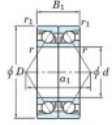

Deep groove ball bearing single row 7200-CDB-JTEKT - 7200-CDB-JTEKT

<https://www.123bearing.com/bearing-housing/deep-groove-bearing/single-row/7200-cdb-jtekt>

Boundary dimensions

Bearing No.	Boundary dimensions(mm)					Basic load ratings(kN)		Fatigue load factor		Limiting speeds(min-1)
	d	D	B	r1(mm)	r(mm)	C_r	C_{0r}	f₀	f₁	
7200CDB	10	30	18	0.6	0.3	11.8	5.85	0.3	13.4	Grease lub. 25000

PRODUCT FEATURES

Brand	JTEKT
N° Ean13	3616060644145
Inside diameter	10 mm
Outside diameter	30 mm
Thickness	18 mm
Limiting speed	25000 rpm
Dynamic load	11.8 kN
Static load	5.85 kN
Packaging	1

contact@123bearing.com

(646) 712 9672

CRT4 de Lesquin 60 Rue Du Haut De Sainghin 59273 Fretin FRANCE