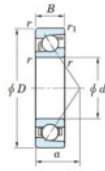

Deep groove ball bearing single row 70-530-FY-JTEKT - 70-530-FY-JTEKT

<https://www.123bearing.com/bearing-housing/deep-groove-bearing/single-row/70-530-fy-jtekt>

Boundary dimensions

Single row angular bearing

Bearing No.	Boundary dimensions(mm)					Basic load ratings(kN)		Fatigue load limit(kN)		factor	Limiting speed(rpm-1) Grease lub.
	d	D	B	r1(min)	r2(min)	Cr	Cor	Cu	10		
70/530 FY	530	780	112	6	3	-	1810	-	-	-	550

PRODUCT FEATURES

Brand	JTEKT
N° Ean13	3616060644107
Inside diameter	530 mm
Outside diameter	780 mm
Thickness	112 mm
Limiting speed	550 rpm
Static load	1810 kN
Packaging	1

contact@123bearing.com

(646) 712 9672