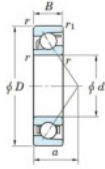

Deep groove ball bearing single row 7076-FY-JTEKT - 7076-FY-JTEKT

<https://www.123bearing.com/bearing-housing/deep-groove-bearing/single-row/7076-fy-jtekt>

Boundary dimensions

Single row angular bearing

Bearing No.	Boundary dimensions(mm)						Basic load ratings(kN)		Fatigue load limit(kN)		factor	Limiting speeds(min-1) Grease lub.
	d	D	B	r1(mm)	r2(mm)	Cr	Cor	Cu	fu			
7076 FY	380	560	82	5	2	660	966	23	-	-	940	

PRODUCT FEATURES

Brand	JTEKT
N° Ean13	3616060644091
Inside diameter	380 mm
Inside diameter	14.961" inch
Outside diameter	560 mm
Outside diameter	22.047" inch
Thickness	82 mm
Thickness	3.228" inch
Limiting speed	940 rpm
Dynamic load	660 kN
Static load	966 kN
Packaging	1