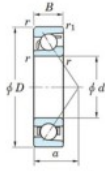

Deep groove ball bearing single row 7076-B-FY-JTEKT - 7076-B-FY-JTEKT

<https://www.123bearing.com/bearing-housing/deep-groove-bearing/single-row/7076-b-fy-jtekt>

Boundary dimensions

Single row angular bearing

Bearing No.	Boundary dimensions(mm)					Basic load ratings(kN)		Fatigue load limit(kN)		factor f0	Limiting speed(min-1) Grease lub.
	d	D	B	r(mm)	r1(mm)	Cr	C0r	C0			
7076B FY	380	560	82	5	2	590	870	20.7	-	-	700

PRODUCT FEATURES

Brand	JTEKT
N° Ean13	3616060644084
Inside diameter	380 mm
Outside diameter	560 mm
Thickness	82 mm
Limiting speed	700 rpm
Dynamic load	590 kN
Static load	870 kN
Packaging	1

contact@123bearing.com