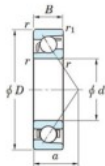

Deep groove ball bearing single row 7072-FY-JTEKT - 7072-FY-JTEKT

<https://www.123bearing.com/bearing-housing/deep-groove-bearing/single-row/7072-fy-jtekt>

Boundary dimensions

Single row angular bearing

Bearing No.	Boundary dimensions(mm)					Basic load ratings(kN)		Fatigue load limit(kN)		Factor		Limiting speed(min-1) Grease lub.
	d	D	B	r1(mm)	r2(mm)	Cr	C0r	Cu	f0	f1		
7072 FY	360	540	82	5	2	644	913	22.2	-	-	1000	

PRODUCT FEATURES

Brand	JTEKT
N° Ean13	3616060644077
Inside diameter	360 mm
Outside diameter	540 mm
Thickness	82 mm
Limiting speed	1000 rpm
Dynamic load	644 kN
Static load	913 kN
Packaging	1

contact@123bearing.com