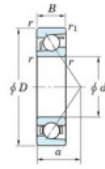

Deep groove ball bearing single row 7068-FY-JTEKT - 7068-FY-JTEKT

<https://www.123bearing.com/bearing-housing/deep-groove-bearing/single-row/7068-fy-jtekt>

Boundary dimensions

Single row angular bearing

Bearing No.	Boundary dimensions(mm)					Basic load ratings(kN)		Fatigue load limit(kN)		factor	Limiting speeds(min-1) (Grease lub.)
	d	D	B	r1(mm)	r2(mm)	Cr	Cor	Cr	Cor		
7068 FY	340	520	82	5	2	628	861	21.4	-	-	1100

PRODUCT FEATURES

Brand	JTEKT
N° Ean13	3616060644053
Inside diameter	340 mm
Outside diameter	520 mm
Thickness	82 mm
Limiting speed	1100 rpm
Dynamic load	628 kN
Static load	861 kN
Packaging	1

contact@123bearing.com