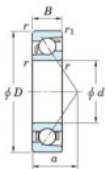

Deep groove ball bearing single row 7064-B-FY-JTEKT - 7064-B-FY-JTEKT

<https://www.123bearing.com/bearing-housing/deep-groove-bearing/single-row/7064-b-fy-jtekt>

Boundary dimensions

Single row angular bearing

| Bearing No. | Boundary dimensions(mm) | | | | | Basic load ratings(kN) | | Fatigue load factor | | Limiting |
|-------------|-------------------------|-----|----|-------|--------|------------------------|-----|---------------------|--------|------------------------------|
| | d | D | B | r(mm) | r1(mm) | Cr | C0r | Cv | factor | speeds(min-1) Grease lub. |
| 7064B FY | 320 | 480 | 74 | 4 | 1.5 | 489 | 651 | 16.8 | - | 890 |

PRODUCT FEATURES

| | |
|------------------|---------------|
| Brand | JTEKT |
| N° Ean13 | 3616060644039 |
| Inside diameter | 320 mm |
| Outside diameter | 480 mm |
| Thickness | 74 mm |
| Limiting speed | 890 rpm |
| Dynamic load | 489 kN |
| Static load | 651 kN |
| Packaging | 1 |