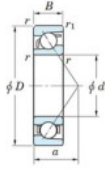

Deep groove ball bearing single row 7060-B-FY-JTEKT - 7060-B-FY-JTEKT

<https://www.123bearing.com/bearing-housing/deep-groove-bearing/single-row/7060-b-fy-jtekt>

Boundary dimensions

Single row angular bearing

Bearing No.	Boundary dimensions(mm)					Basic load ratings(kN)		Fatigue load	factor	Limiting
	d	D	B	r(mm)	r1(mm)	Cr	C0r	Cu	K0	speeds(min-1) Grease lub.
7060B FY	300	460	74	4	1.5	478	613	16.3	-	960

PRODUCT FEATURES

Brand	JTEKT
N° Ean13	3616060643902
Inside diameter	300 mm
Outside diameter	460 mm
Thickness	74 mm
Limiting speed	960 rpm
Dynamic load	478 kN
Static load	613 kN
Packaging	1

contact@123bearing.com

(646) 712 9672