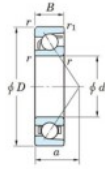

## Deep groove ball bearing single row 7056-FY-JTEKT - 7056-FY-JTEKT

<https://www.123bearing.com/bearing-housing/deep-groove-bearing/single-row/7056-fy-jtekt>

Boundary dimensions

Single row angular bearing

Bearing No.	Boundary dimensions(mm)					Basic load ratings(kN)		Fatigue load limit(kN)		factor	Limiting speeds(min-1) Grease lub.
	d	D	B	r(mm)	r1(mm)	Cr	Cor	Cu	10		
7056 FY	280	420	65	4	1.5	415	507	14	-		1400

## PRODUCT FEATURES

Brand	JTEKT
N° Ean13	3616060643896
Inside diameter	280 mm
Outside diameter	420 mm
Thickness	65 mm
Limiting speed	1400 rpm
Dynamic load	415 kN
Static load	507 kN
Packaging	1

[contact@123bearing.com](mailto:contact@123bearing.com)