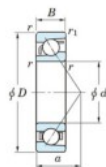

Deep groove ball bearing single row 7056-B-FY-JTEKT - 7056-B-FY-JTEKT

<https://www.123bearing.com/bearing-housing/deep-groove-bearing/single-row/7056-b-fy-jtekt>

Boundary dimensions

Single row angular bearing

Bearing No.	Boundary dimensions(mm)					Basic load ratings(kN)		Fatigue load limit(kN)		factor (f)	Limiting speed(min-1) Grease lub.
	d	D	B	r1(max)	r2(max)	Cr	C0r	Cu	U		
7056B FY	280	420	65	4	1.5	384	453	13.1	-	-	1100

PRODUCT FEATURES

Brand	JTEKT
N° Ean13	3616060643889
Inside diameter	280 mm
Outside diameter	420 mm
Thickness	65 mm
Limiting speed	1100 rpm
Dynamic load	384 kN
Static load	453 kN
Packaging	1

contact@123bearing.com