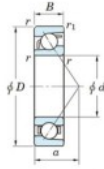

Deep groove ball bearing single row 7052-B-FY-JTEKT - 7052-B-FY-JTEKT

<https://www.123bearing.com/bearing-housing/deep-groove-bearing/single-row/7052-b-fy-jtekt>

Boundary dimensions

Single row angular bearing

Bearing No.	Boundary dimensions(mm)						Basic load ratings(kN)		Fatigue load limit(kN)		Limiting speeds(min-1)	
	d	D	B	r(max)	r1(max)	Cr	Ca	Cu	f0	Grease lub.	Oil lub.	
7052B FY	260	400	65	4	1.5	364	431	12.2	-	-	1100	

PRODUCT FEATURES

Brand	JTEKT
N° Ean13	3616060643865
Inside diameter	260 mm
Outside diameter	400 mm
Thickness	65 mm
Limiting speed	1100 rpm
Dynamic load	364 kN
Static load	431 kN
Packaging	1

contact@123bearing.com