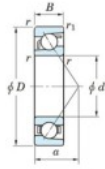

Deep groove ball bearing single row 7248-FY-JTEKT - 7248-FY-JTEKT

<https://www.123bearing.com/bearing-housing/deep-groove-bearing/single-row/7248-fy-jtekt>

Boundary dimensions

Single row angular bearing

Bearing No.	Boundary dimensions(mm)					Basic load ratings(kN)		Fatigue load limit(kN)		factor	Limiting speed(min-1) (Grease lub.)
	d	D	B	r(mm)	r1(mm)	Cr	C0r	Cu	C0u		
7248 FY	240	440	72	4	1.5	504	595	16.7	-	-	1500

PRODUCT FEATURES

Brand	JTEKT
N° Ean13	3616060643858
Inside diameter	240 mm
Inside diameter	9.449" inch
Outside diameter	440 mm
Outside diameter	17.323" inch
Thickness	72 mm
Thickness	2.835" inch
Limiting speed	1500 rpm
Dynamic load	504 kN
Static load	595 kN
Packaging	1