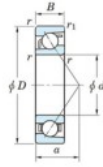

Deep groove ball bearing single row 7248-B-FY-JTEKT - 7248-B-FY-JTEKT

<https://www.123bearing.com/bearing-housing/deep-groove-bearing/single-row/7248-b-fy-jtekt>

Boundary dimensions

Single row angular bearing

Bearing No.	Boundary dimensions(mm)						Basic load ratings(kN)		Fatigue load factor		Limiting speeds(min-1) Grease lub.
	d	D	B	r1 (mm)	r2 (mm)	Cr	Cor	Cu	f0		
7248B FY	240	440	72	4	1.5	453	539	15.1	-	1100	

PRODUCT FEATURES

Brand	JTEKT
N° Ean13	3616060643841
Inside diameter	240 mm
Outside diameter	440 mm
Thickness	72 mm
Limiting speed	1100 rpm
Dynamic load	453 kN
Static load	539 kN
Packaging	1

contact@123bearing.com