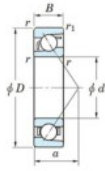

## Deep groove ball bearing single row 7048-B-FY-JTEKT - 7048-B-FY-JTEKT

<https://www.123bearing.com/bearing-housing/deep-groove-bearing/single-row/7048-b-fy-jtekt>

Boundary dimensions

Single row angular bearing

Bearing No.	Boundary dimensions(mm)					Basic load ratings(kN)		Fatigue load limit(kN)		factor	Limiting speeds(min-1) Grease lub.
	d	D	B	r(mm)	r1(mm)	Cr	C0r	Cu	W		
7048B FY	240	360	56	3	1.1	325	338	11.1	-	-	1300

## PRODUCT FEATURES

Brand	JTEKT
N° Ean13	3616060643834
Inside diameter	240 mm
Outside diameter	360 mm
Thickness	56 mm
Limiting speed	1300 rpm
Dynamic load	325 kN
Static load	338 kN
Packaging	1

[contact@123bearing.com](mailto:contact@123bearing.com)