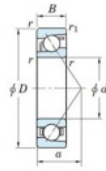

Deep groove ball bearing single row 7044-B-FY-JTEKT - 7044-B-FY-JTEKT

<https://www.123bearing.com/bearing-housing/deep-groove-bearing/single-row/7044-b-fy-jtekt>

Boundary dimensions

Single row angular bearing

Bearing No.	Boundary dimensions (mm)					Basic load ratings (kN)		Fatigue load limit (kN)		Limiting speed (min-1) Grease lub.
	d	D	B	r (mm)	r1 (mm)	Cr	C0r	C0	f0	
7044B FY	220	340	56	3	1.1	299	318	9.8	-	1400

PRODUCT FEATURES

Brand	JTEKT
N° Ean13	3616060643797
Inside diameter	220 mm
Outside diameter	340 mm
Thickness	56 mm
Limiting speed	1400 rpm
Dynamic load	299 kN
Static load	318 kN
Packaging	1

contact@123bearing.com