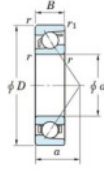

## Deep groove ball bearing single row 7340-B-FY-JTEKT - 7340-B-FY-JTEKT

<https://www.123bearing.com/bearing-housing/deep-groove-bearing/single-row/7340-b-fy-jtekt>

Boundary dimensions

Single row angular bearing

Bearing No.	Boundary dimensions(mm)						Basic load ratings(kN)		Fatigue load	factor	Limiting speeds(min-1) Grease lub.
	a	D	B	r(mm)	r1(mm)	Cr	C0r	Cu			
7340B FY	200	420	80	5	2	541	602	17.7	-	1200	

## PRODUCT FEATURES

Brand	JTEKT
N° Ean13	3616060643773
Inside diameter	200 mm
Outside diameter	420 mm
Thickness	80 mm
Limiting speed	1200 rpm
Dynamic load	541 kN
Static load	602 kN
Packaging	1

[contact@123bearing.com](mailto:contact@123bearing.com)