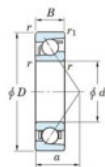

## Deep groove ball bearing single row 7240-FY-JTEKT - 7240-FY-JTEKT

<https://www.123bearing.com/bearing-housing/deep-groove-bearing/single-row/7240-fy-jtekt>

Boundary dimensions

Single row angular bearing

Bearing No.	Boundary dimensions(mm)					Basic load ratings(kN)		Fatigue load limits(kN)		factor	Limiting speeds(min-1) Grease lub.
	d	D	B	r(mm)	r1(mm)	Cr	Cor	Cu			
7240 FY	200	360	58	4	1.5	405	423	13.1	-	1900	

## PRODUCT FEATURES

Brand	JTEKT
N° Ean13	3616060643759
Inside diameter	200 mm
Outside diameter	360 mm
Thickness	58 mm
Limiting speed	1900 rpm
Dynamic load	405 kN
Static load	423 kN
Packaging	1

[contact@123bearing.com](mailto:contact@123bearing.com)