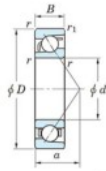

Deep groove ball bearing single row 7240-B-FY-JTEKT - 7240-B-FY-JTEKT

<https://www.123bearing.com/bearing-housing/deep-groove-bearing/single-row/7240-b-fy-jtekt>

Boundary dimensions

Single row angular bearing

Bearing No.	Boundary dimensions(mm)					Basic load ratings(kN)		Fatigue load limit(kN)		factor	Limiting speeds(min-1) (Grease lub.)
	d	D	B	r1(mm)	r2(mm)	Cr	C0r	Cu	fu		
7240B FY	200	360	58	4	1.5	365	384	11.9	-	-	1400

PRODUCT FEATURES

Brand	JTEKT
N° Ean13	3616060643742
Inside diameter	200 mm
Outside diameter	360 mm
Thickness	58 mm
Limiting speed	1400 rpm
Dynamic load	365 kN
Static load	384 kN
Packaging	1

contact@123bearing.com