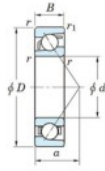

Deep groove ball bearing single row 7040-B-FY-JTEKT - 7040-B-FY-JTEKT

<https://www.123bearing.com/bearing-housing/deep-groove-bearing/single-row/7040-b-fy-jtekt>

Boundary dimensions

Single row angular bearing

Bearing No.	Boundary dimensions(mm)					Basic load ratings(kN)		Fatigue load limit(kN)		factor	Limiting speeds(min-1) Grease lub.
	d	D	B	r1(max)	r2(max)	Cr	Cor	Ca	R		
7040B FY	200	310	51	2.1	1.1	273	279	9.05	-	-	1600

PRODUCT FEATURES

Brand	JTEKT
N° Ean13	3616060643711
Inside diameter	200 mm
Outside diameter	310 mm
Thickness	51 mm
Limiting speed	1600 rpm
Dynamic load	273 kN
Static load	279 kN
Packaging	1

contact@123bearing.com