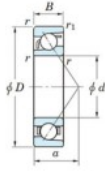

## Deep groove ball bearing single row 7238-B-FY-JTEKT - 7238-B-FY-JTEKT

<https://www.123bearing.com/bearing-housing/deep-groove-bearing/single-row/7238-b-fy-jtekt>

Boundary dimensions

Single row angular bearing

Bearing No.	Boundary dimensions(mm)					Basic load ratings(kN)		Fatigue load limit(kN)		factor	Limiting speed(min-1) Grease lub.
	d	D	B	r(mm)	r1(mm)	Cr	C0r	C0	F0		
7238B FY	190	340	55	4	1.5	341	353	11.2	-	-	1500

## PRODUCT FEATURES

Brand	JTEKT
N° Ean13	3616060643650
Inside diameter	190 mm
Inside diameter	7.48" inch
Outside diameter	340 mm
Outside diameter	13.386" inch
Thickness	55 mm
Thickness	2.165" inch
Limiting speed	1500 rpm
Dynamic load	341 kN
Static load	353 kN
Packaging	1