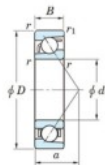

Deep groove ball bearing single row 7336-FY-JTEKT - 7336-FY-JTEKT

<https://www.123bearing.com/bearing-housing/deep-groove-bearing/single-row/7336-fy-jtekt>

Boundary dimensions

Single row angular bearing

Bearing No.	Boundary dimensions(mm)					Basic load ratings(kN)		Fatigue load limit(kN)		factor	Limiting speeds(min-1) Grease lub.
	d	D	B	r1(mm)	r1(mm)	Cr	Cor	Cu	fu		
7336 FY	180	380	75	4	1.5	512	534	16.5	-	1900	

PRODUCT FEATURES

Brand	JTEKT
N° Ean13	3616060643605
Inside diameter	180 mm
Outside diameter	380 mm
Thickness	75 mm
Limiting speed	1900 rpm
Dynamic load	512 kN
Static load	534 kN
Packaging	1

contact@123bearing.com